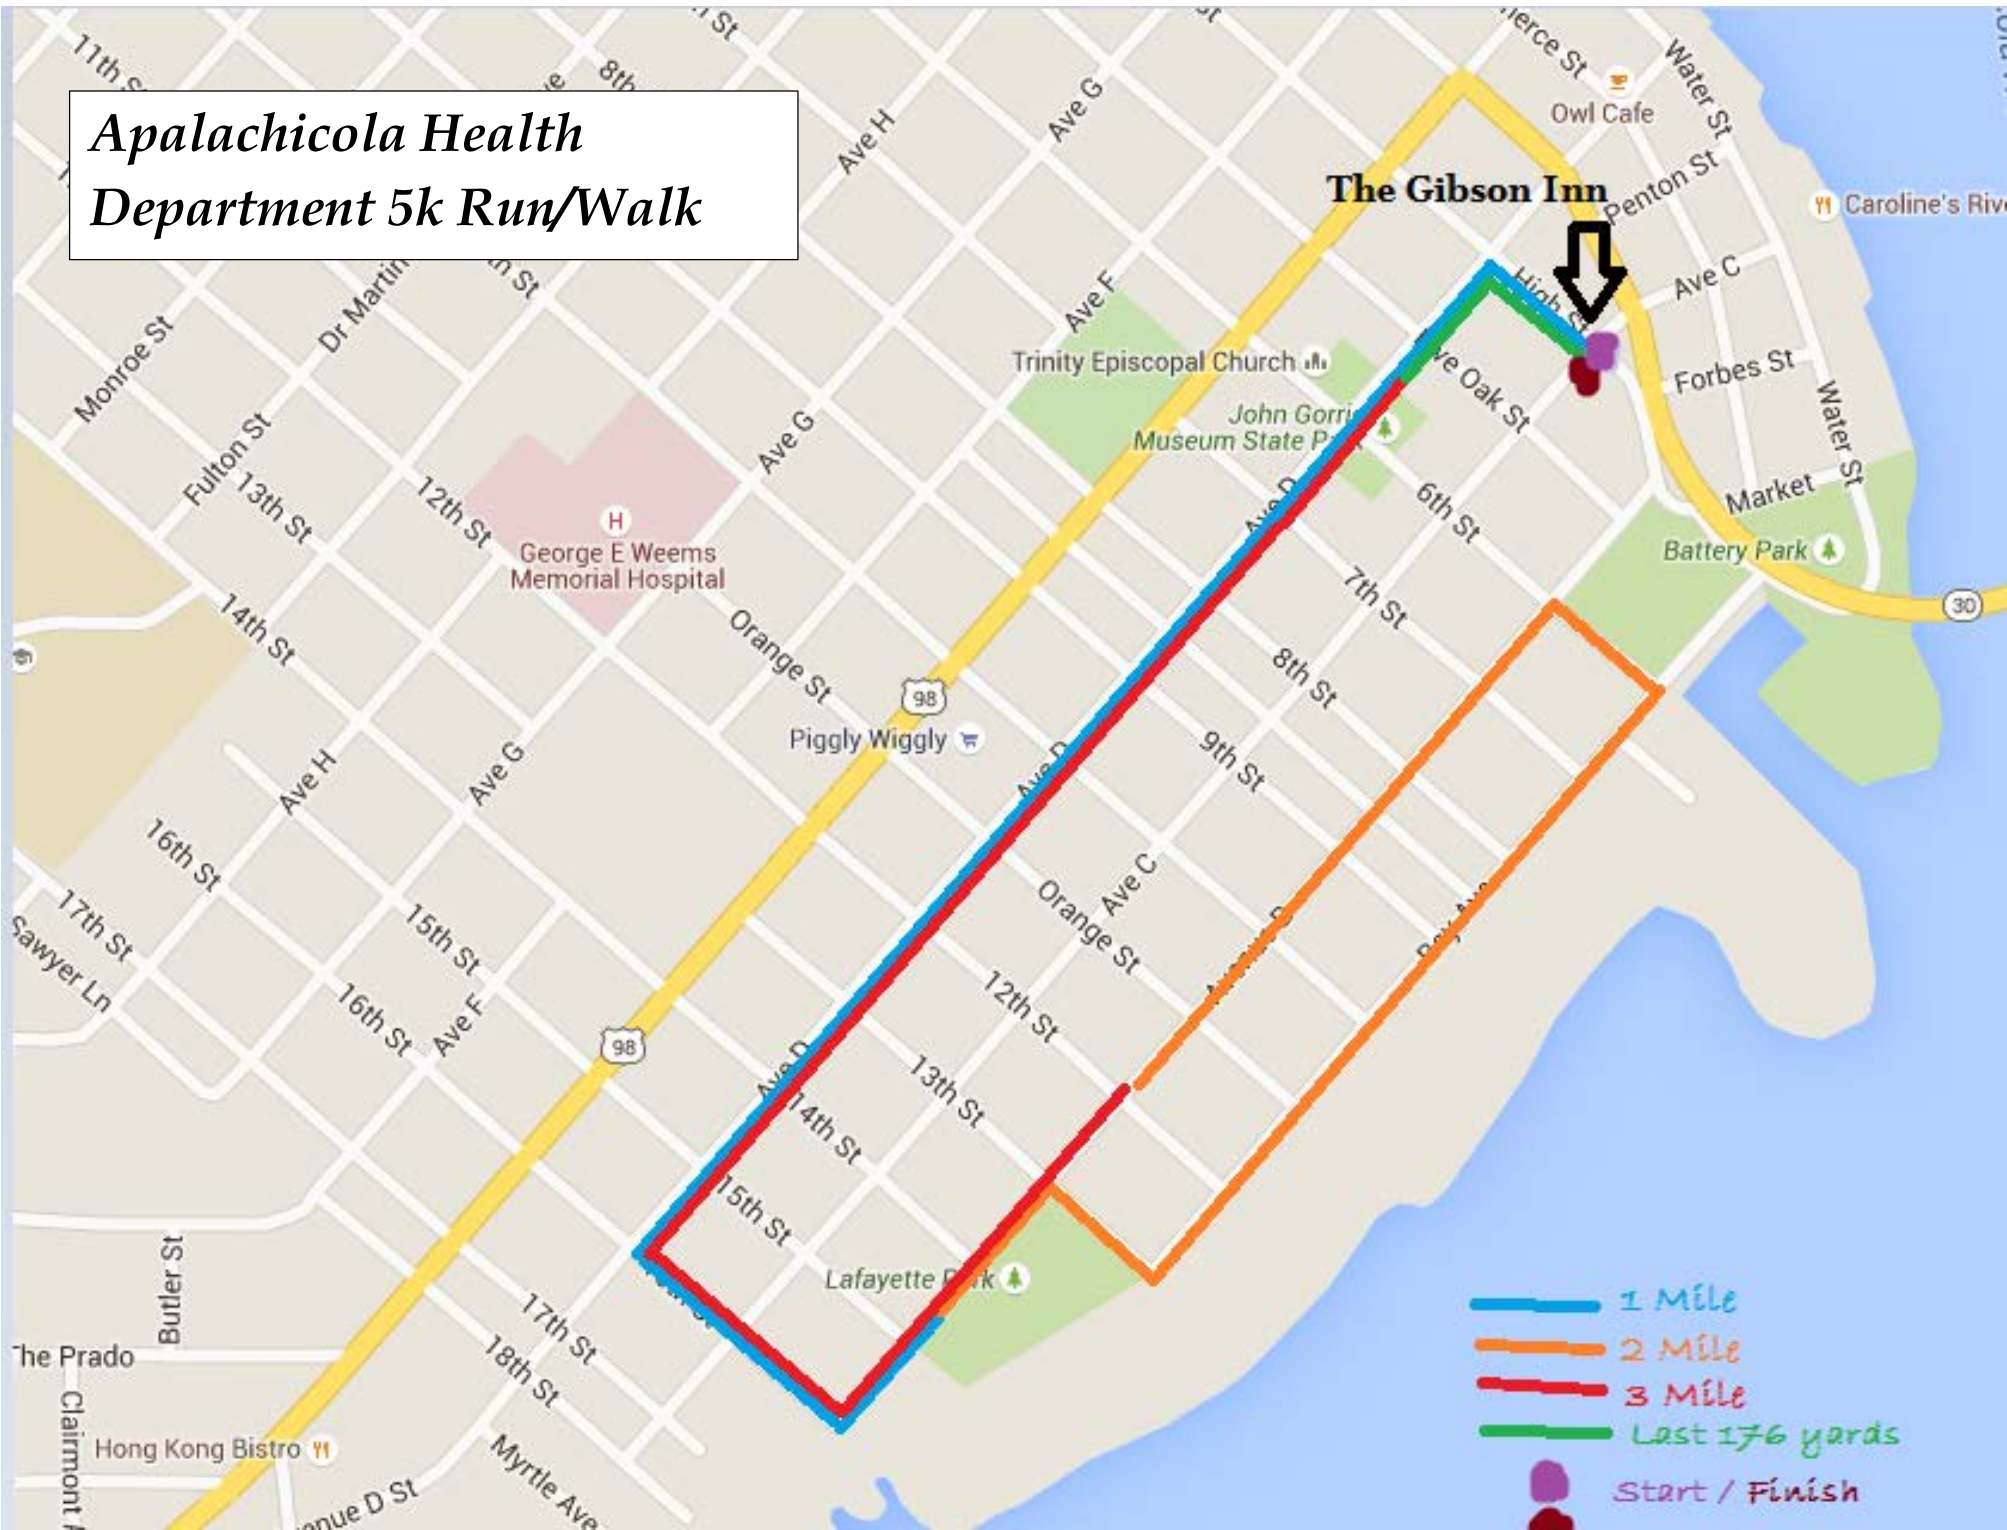

# Apalachicola Health Department 5k Run/Walk

The Gibson Inn

- 1 Mile
- 2 Mile
- 3 Mile
- Last 176 yards
- Start / Finish

distance: 3.15 mi.

apalachicola

GO

CURRENT ROUTE

- Undo last route point
- Remove all points
- Plot back to start
- Add point of interest
- Show elevation

Save current route

lat: 29.722533, lng: -84.974892

MAP SETTINGS

SEARCH

MY ACCOUNT

HELP AND MORE...

Create new account

log in