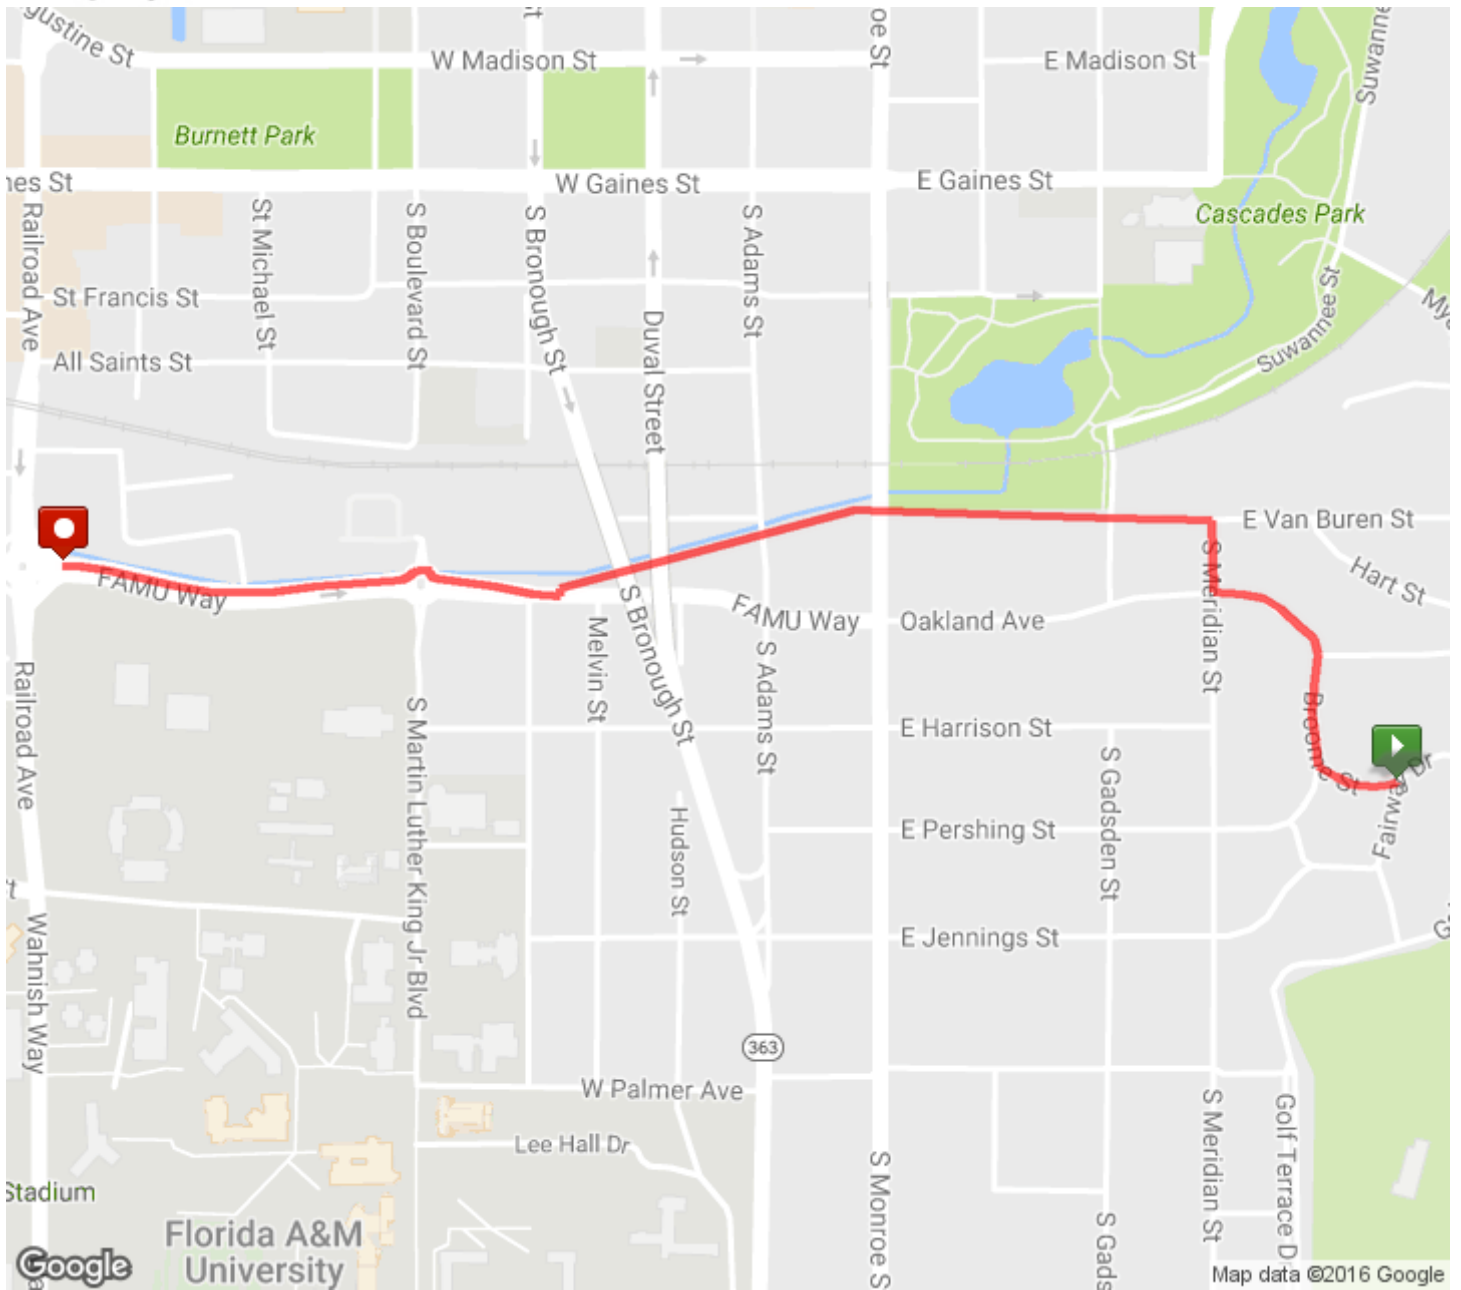

Magic Mile
 Distance: 1.01 mi
 Elevation: 0.0 ft (Max: 214.7 ft)

mapmyrun

Copyright (c) 2016 MapMyFitness Inc.

Notes could not be loaded for this route.

MapMyRun • <http://mapmyrun.com/routes/view/1255169842>