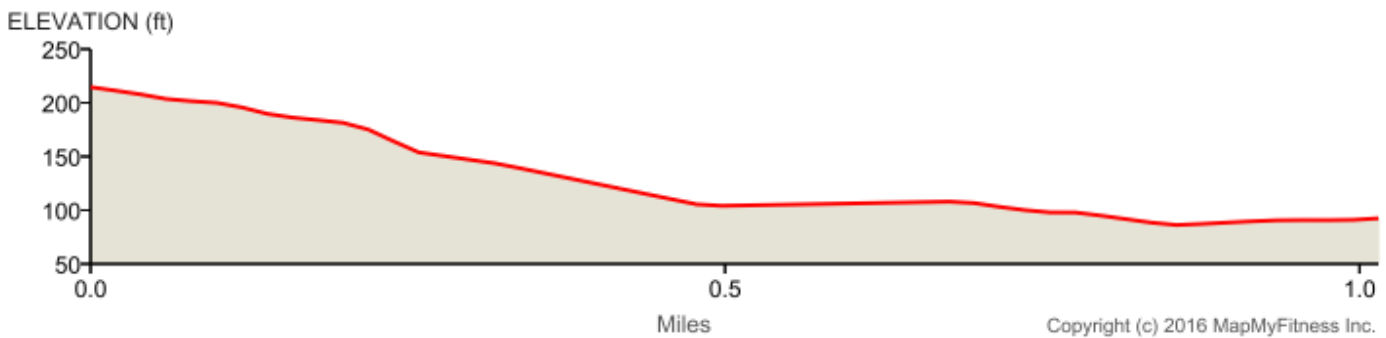

Magic Mile
 Distance: 1.01 mi
 Elevation: 0.0 ft (Max: 214.7 ft)

mapmyrun

Copyright (c) 2016 MapMyFitness Inc.

Notes could not be loaded for this route.

MapMyRun • <http://mapmyrun.com/routes/view/1255169842>