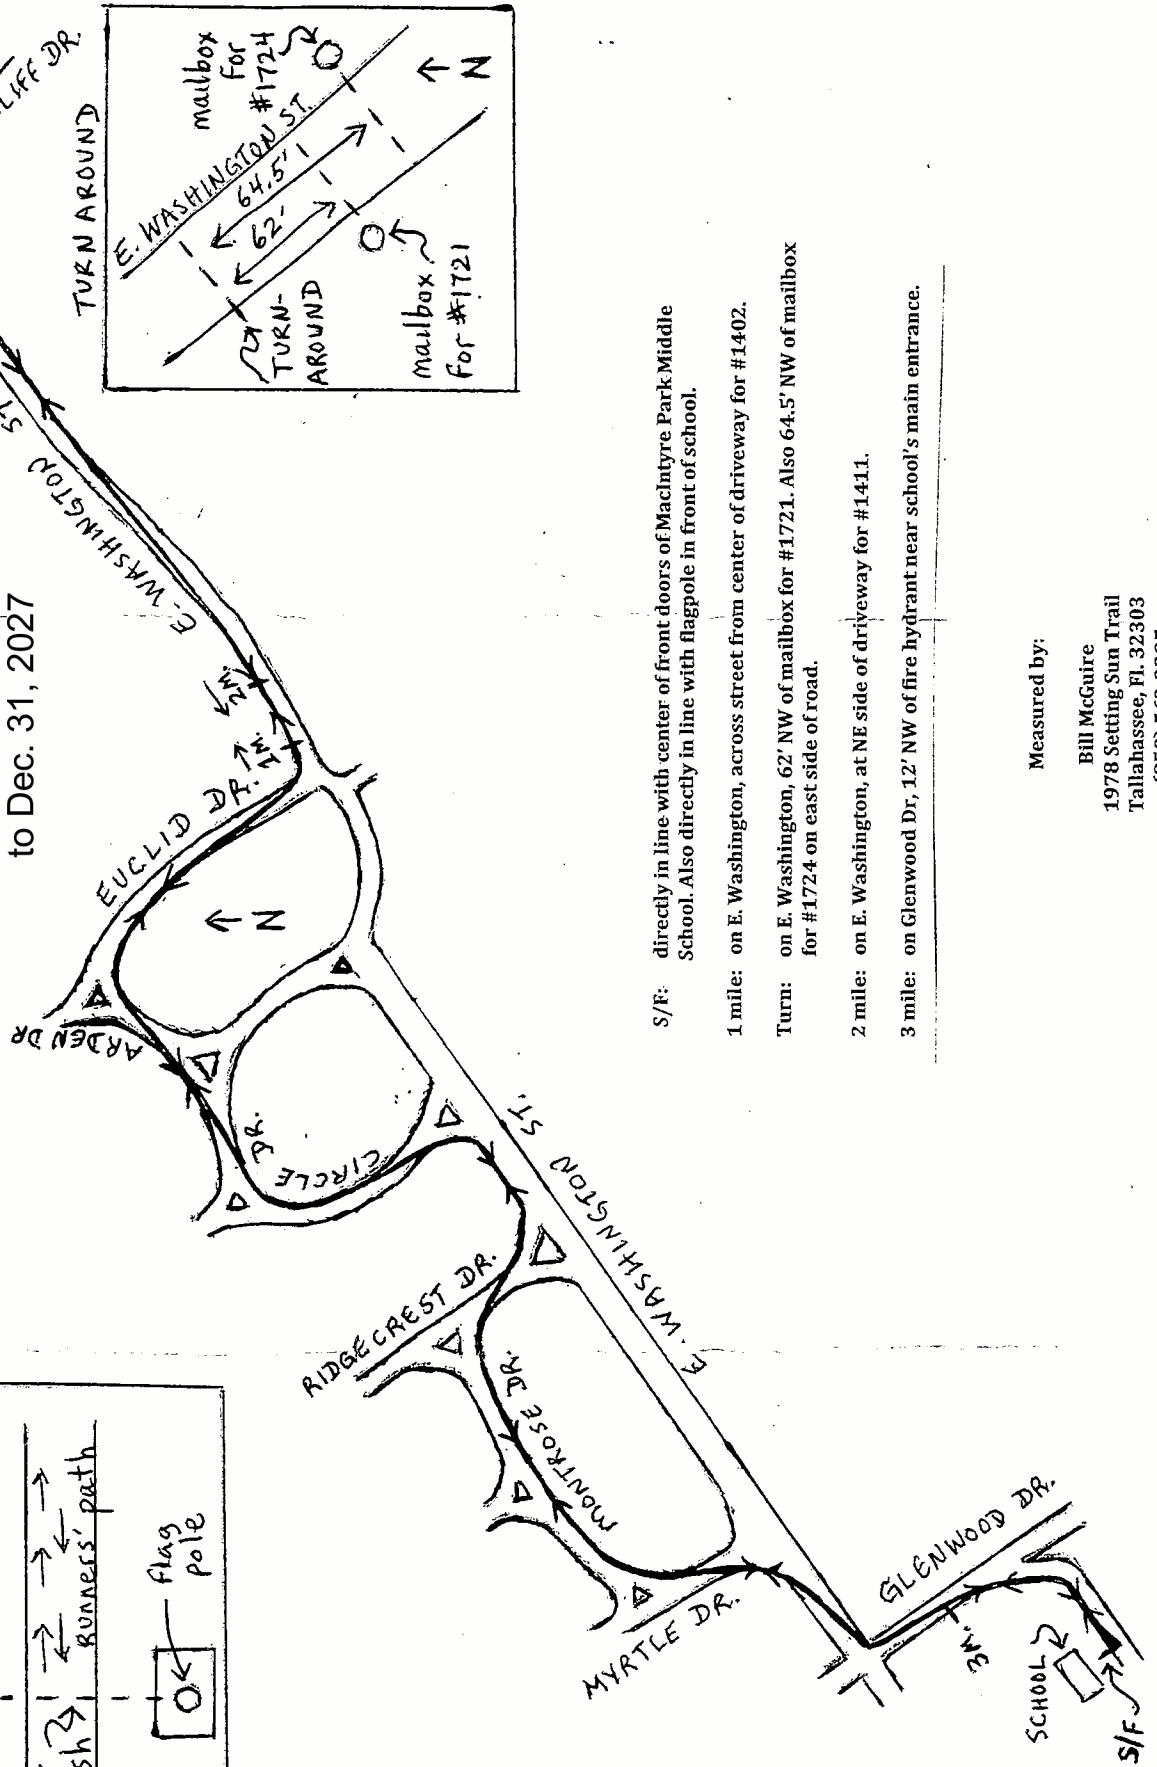

START / FINISH

## Thomasville, Ga.

GA17069WC

Effective: Oct. 27, 2017  
to Dec. 31, 2027

S/E: directly in line with center of front doors of MacIntyre Park Middle School. Also directly in line with flagpole in front of school.

1 mile: on E. Washington, across street from center of driveway for #1402.

Turn: on E. Washington, 62' NW of mailbox for #1721. Also 64.5' NW of mailbox for #1724 on east side of road.

2 mile: on E. Washington, at NE side of driveway for #1411.

3 mile: on Glenwood Dr, 12' NW of fire hydrant near school's main entrance.

Measured by:

Bill McGuire  
1978 Setting Sun Trail  
Tallahassee, FL 32303  
(850) 562-2295  
bmguire31@centurylink.net