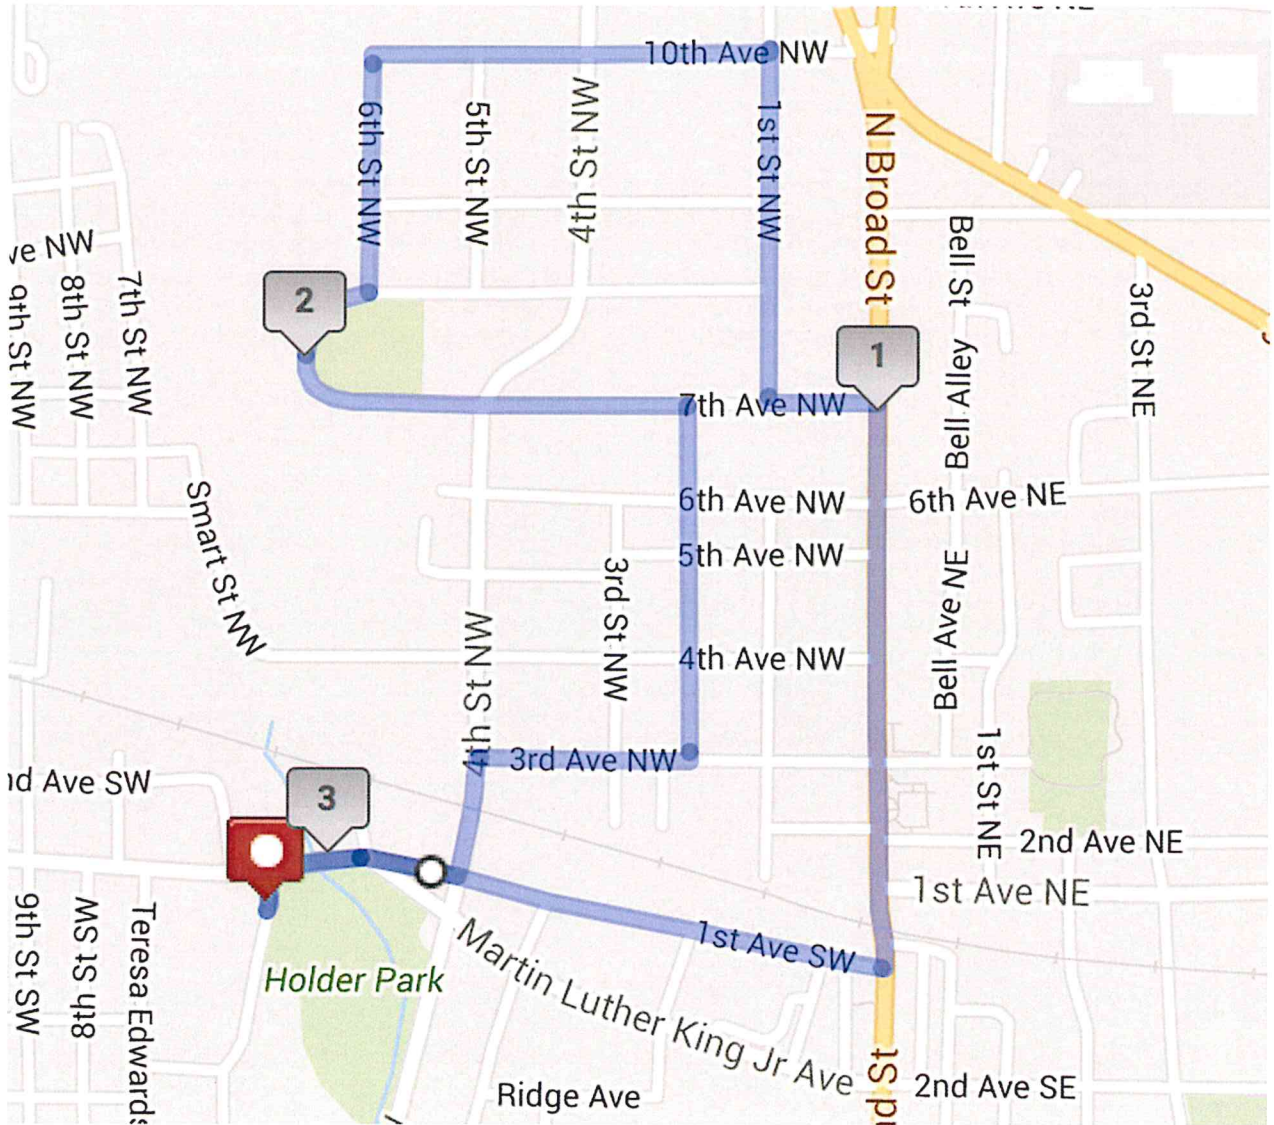

5K Run/Walk

Starting Point – Holder Park

Ending Point – Holder Park

Beginning at Holder Park on 6th St SW:

Right onto MLK, slight left onto 1st Ave SW, left onto Broad Street, left onto 7th Ave NW, right onto 1st St NW, left onto 10th Ave NW, left onto 6th St NW, right onto 7th Ave NW, right onto 2nd St NW, right onto 3rd Ave NW, right onto 4th St NW, right onto 1st Ave SW, slight right onto MLK, left onto 6th St SW back to Holder Park.