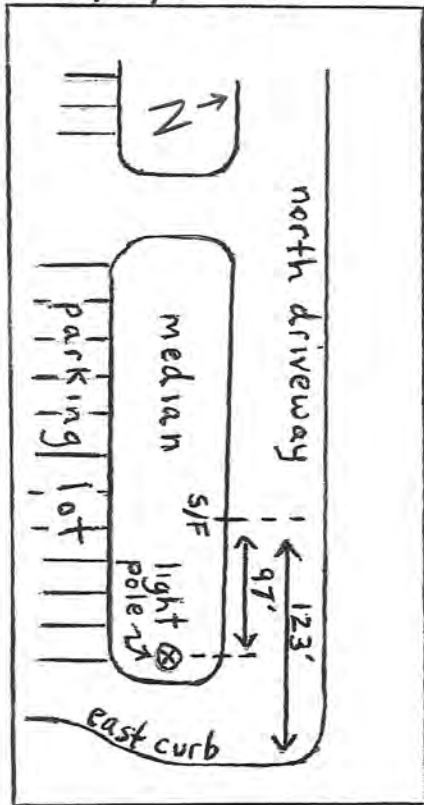

Thomasville Rd.  
Baptist Church  
5K 2014

\*runners restricted to south side of median on Hermitage Blvd.

measured by:  
Bill McGuire  
1978 Setting Sun Trail  
Tallahassee, Fl.  
(850) 562-2295  
bmcguire31@centurylink.net

START / FINISH

Start/Finish:

along northernmost driveway into TRBC parking lot. Mark is exactly 97' west of light pole on south side of driveway in NE corner of parking lot. Mark is also 123' west of curb at east terminus of driveway.

- 1 mile: on Goose Pond Trail, 6' west of west edge of sidewalk connecting trail to #1725 Hermitage.
- Turn: on Noble Drive, 9' north of mailbox for # 2550 (at south end of driveway).
- 2 mile: along east side of Woodgate Way, 21' SE of cable box at the SE corner of Stillwood and Woodgate.
- 3 mile: near west end of northernmost driveway into TRBC parking lot. Mark is near the NW corner of the Fellowship Hall building, 24' west of power pole #45023 on north side of driveway.