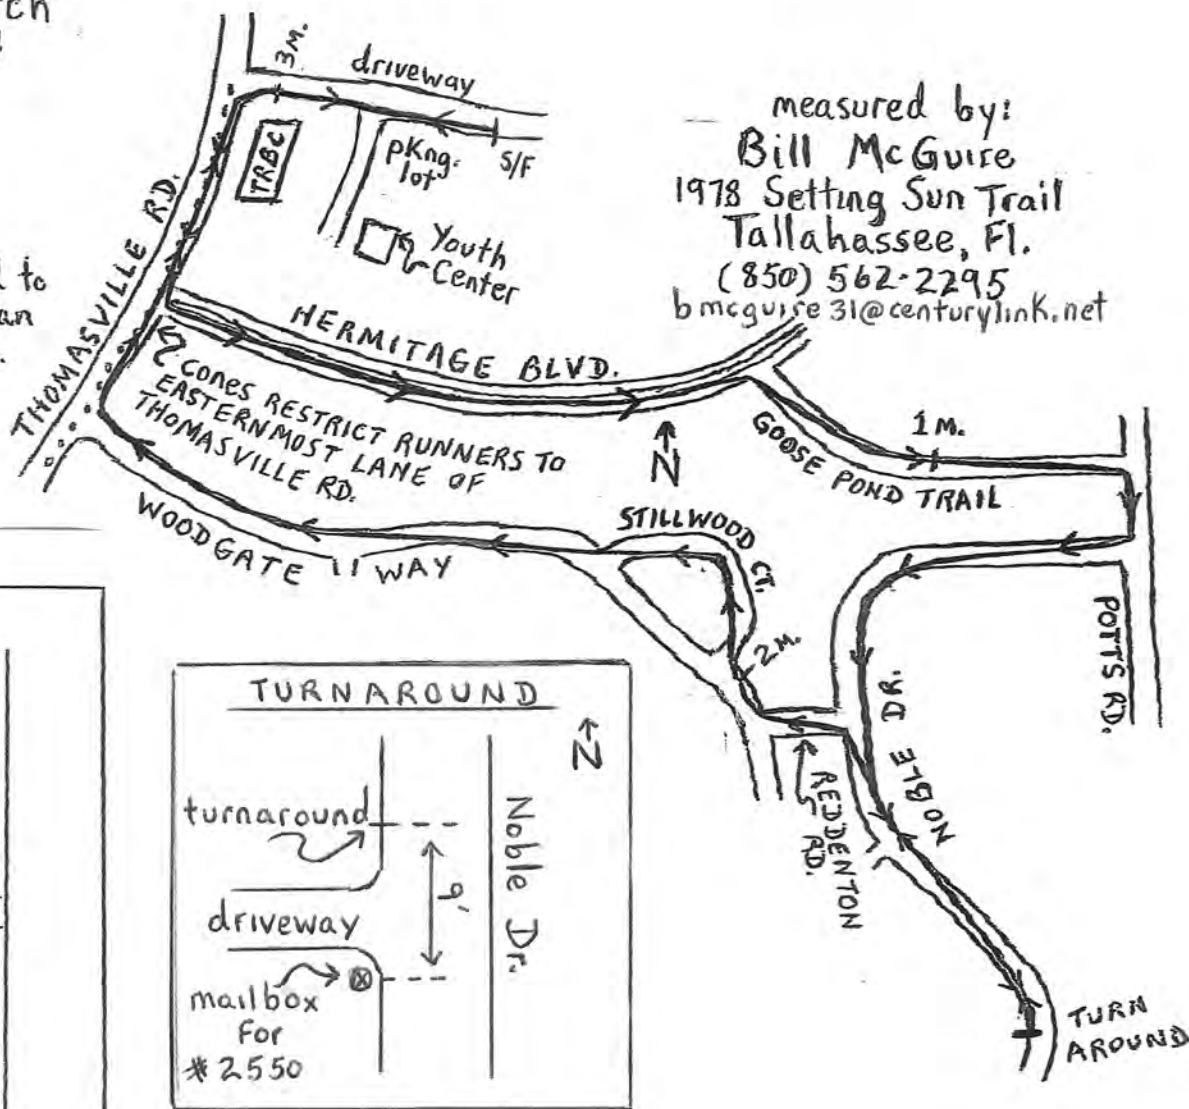

Thomasville Rd.  
Baptist Church  
5K 2014

\*runners restricted to south side of median on Hermitage Blvd.

measured by:  
Bill McGuire  
1978 Setting Sun Trail  
Tallahassee, Fl.  
(850) 562-2295  
bmcguire31@centurylink.net

START / FINISH

Start/Finish:

along northernmost driveway into TRBC parking lot. Mark is exactly 97' west of light pole on south side of driveway in NE corner of parking lot. Mark is also 123' west of curb at east terminus of driveway.

- 1 mile: on Goose Pond Trail, 6' west of west edge of sidewalk connecting trail to #1725 Hermitage.
- Turn: on Noble Drive, 9' north of mailbox for # 2550 (at south end of driveway).
- 2 mile: along east side of Woodgate Way, 21' SE of cable box at the SE corner of Stillwood and Woodgate.
- 3 mile: near west end of northernmost driveway into TRBC parking lot. Mark is near the NW corner of the Fellowship Hall building, 24' west of power pole #45023 on north side of driveway.