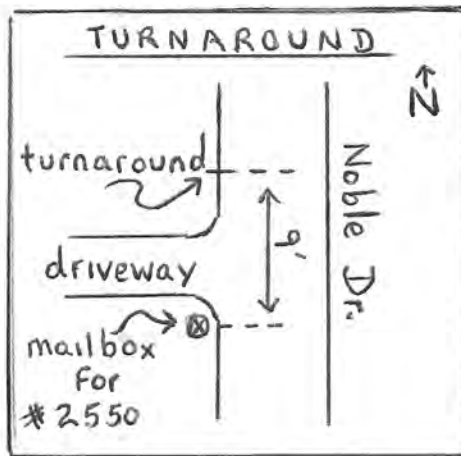

Thomasville Rd.  
Baptist Church  
5K 2014

\*runners restricted to south side of median on Hermitage Blvd.

measured by:  
Bill McGuire  
1978 Setting Sun Trail  
Tallahassee, Fl.  
(850) 562-2295  
bmcguire31@centurylink.net

START / FINISH

Start/Finish:

along northernmost driveway into TRBC parking lot. Mark is exactly 97' west of light pole on south side of driveway in NE corner of parking lot. Mark is also 123' west of curb at east terminus of driveway.

- 1 mile: on Goose Pond Trail, 6' west of west edge of sidewalk connecting trail to #1725 Hermitage.
- Turn: on Noble Drive, 9' north of mailbox for # 2550 (at south end of driveway).
- 2 mile: along east side of Woodgate Way, 21' SE of cable box at the SE corner of Stillwood and Woodgate.
- 3 mile: near west end of northernmost driveway into TRBC parking lot. Mark is near the NW corner of the Fellowship Hall building, 24' west of power pole #45023 on north side of driveway.